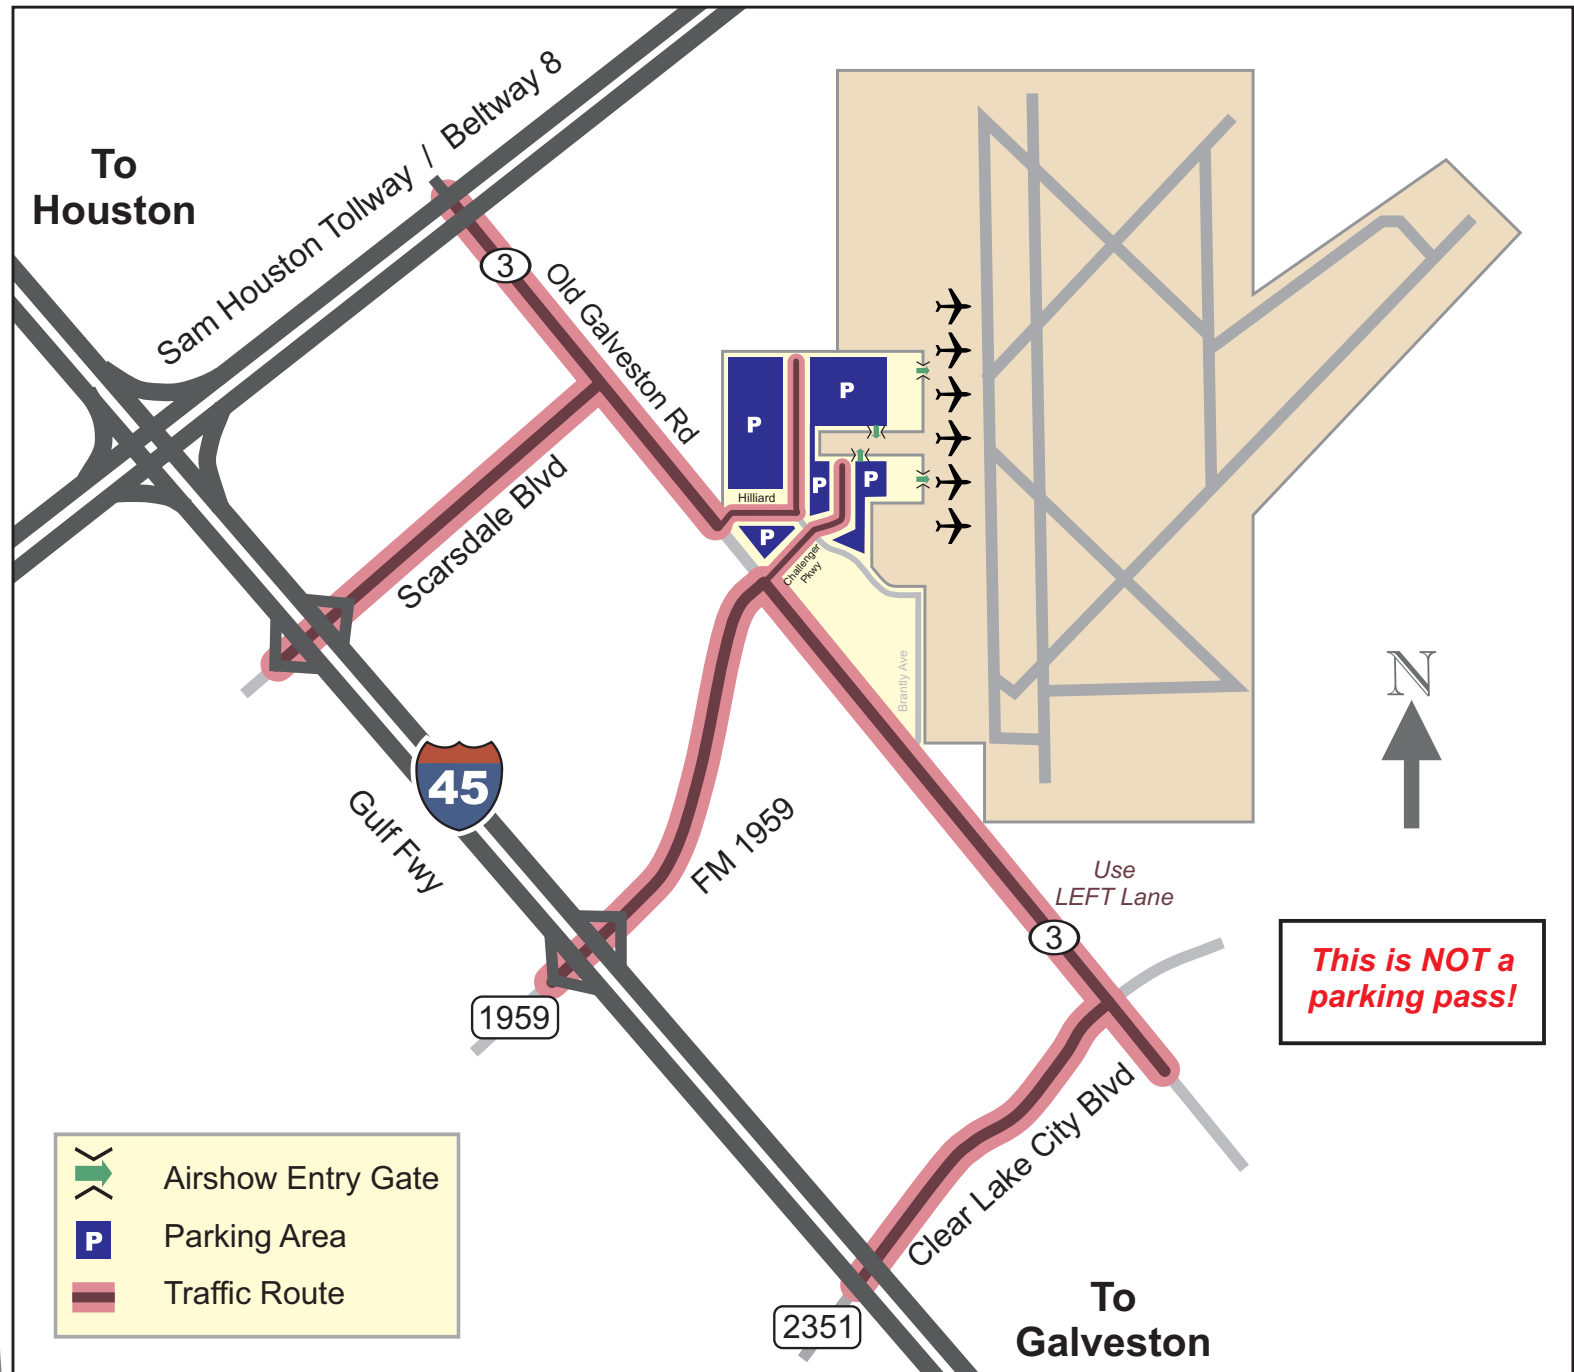

# Wings Over Houston Airshow — General Admission Parking

## General Admission Parking:

- From Beltway 8, take Hwy 3/Old Galveston Rd south.
- From Scarsdale, go east to Hwy 3. Take Hwy 3 south.

Enter Ellington Airport at the north entrance (Hilliard Street).

- From I-45, take FM 1959 east to Hwy 3/Old Galveston Rd.
- From Clear Lake City Blvd, take Hwy 3 north. Stay in LEFT lane.

Enter Ellington Airport at the main entrance (Challenger Parkway).

Follow signs and parking staff directions to parking.

Additional parking areas may also be used.

	Airshow Entry Gate
	Parking Area
	Traffic Route