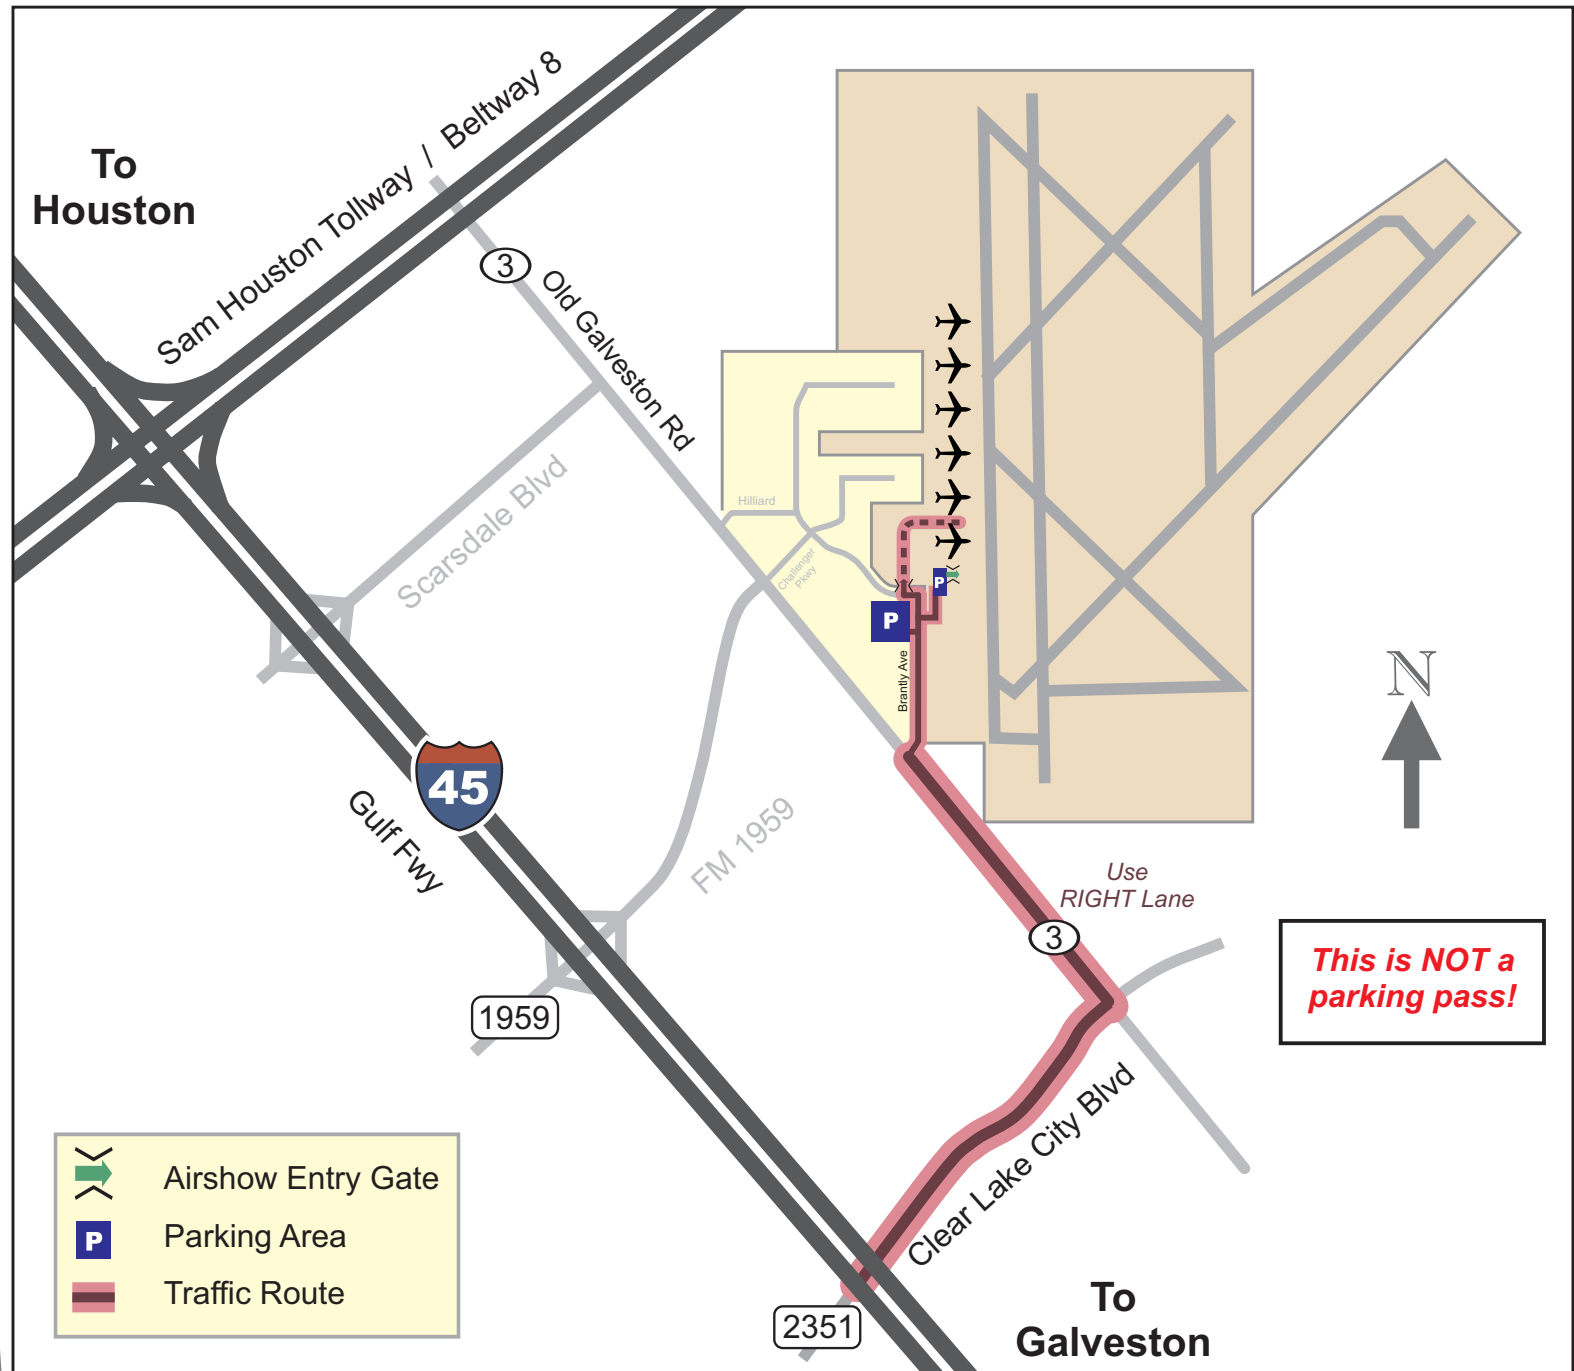

Wings Over Houston Airshow — Vendor Parking & Access

Vendor Parking and Gate Access:

From I-45 take FM 2351 / Clear Lake City Blvd east to Hwy 3 / Old Galveston Rd.

Turn left (north) onto Hwy 3. Stay in RIGHT lane.

Enter Ellington Field at south entrance (Brantly Ave).

Follow signs and parking staff directions to parking.

For Ramp access, go north on Brantly to Aerospace Ave. Turn left onto Aerospace. Turn right into Gate 11.

Detailed Gate access is found in your Booth Agreement form.

You must have and display your Airshow-issued Ramp or Vendor Pass!

	Airshow Entry Gate
	Parking Area
	Traffic Route

This is NOT a parking pass!