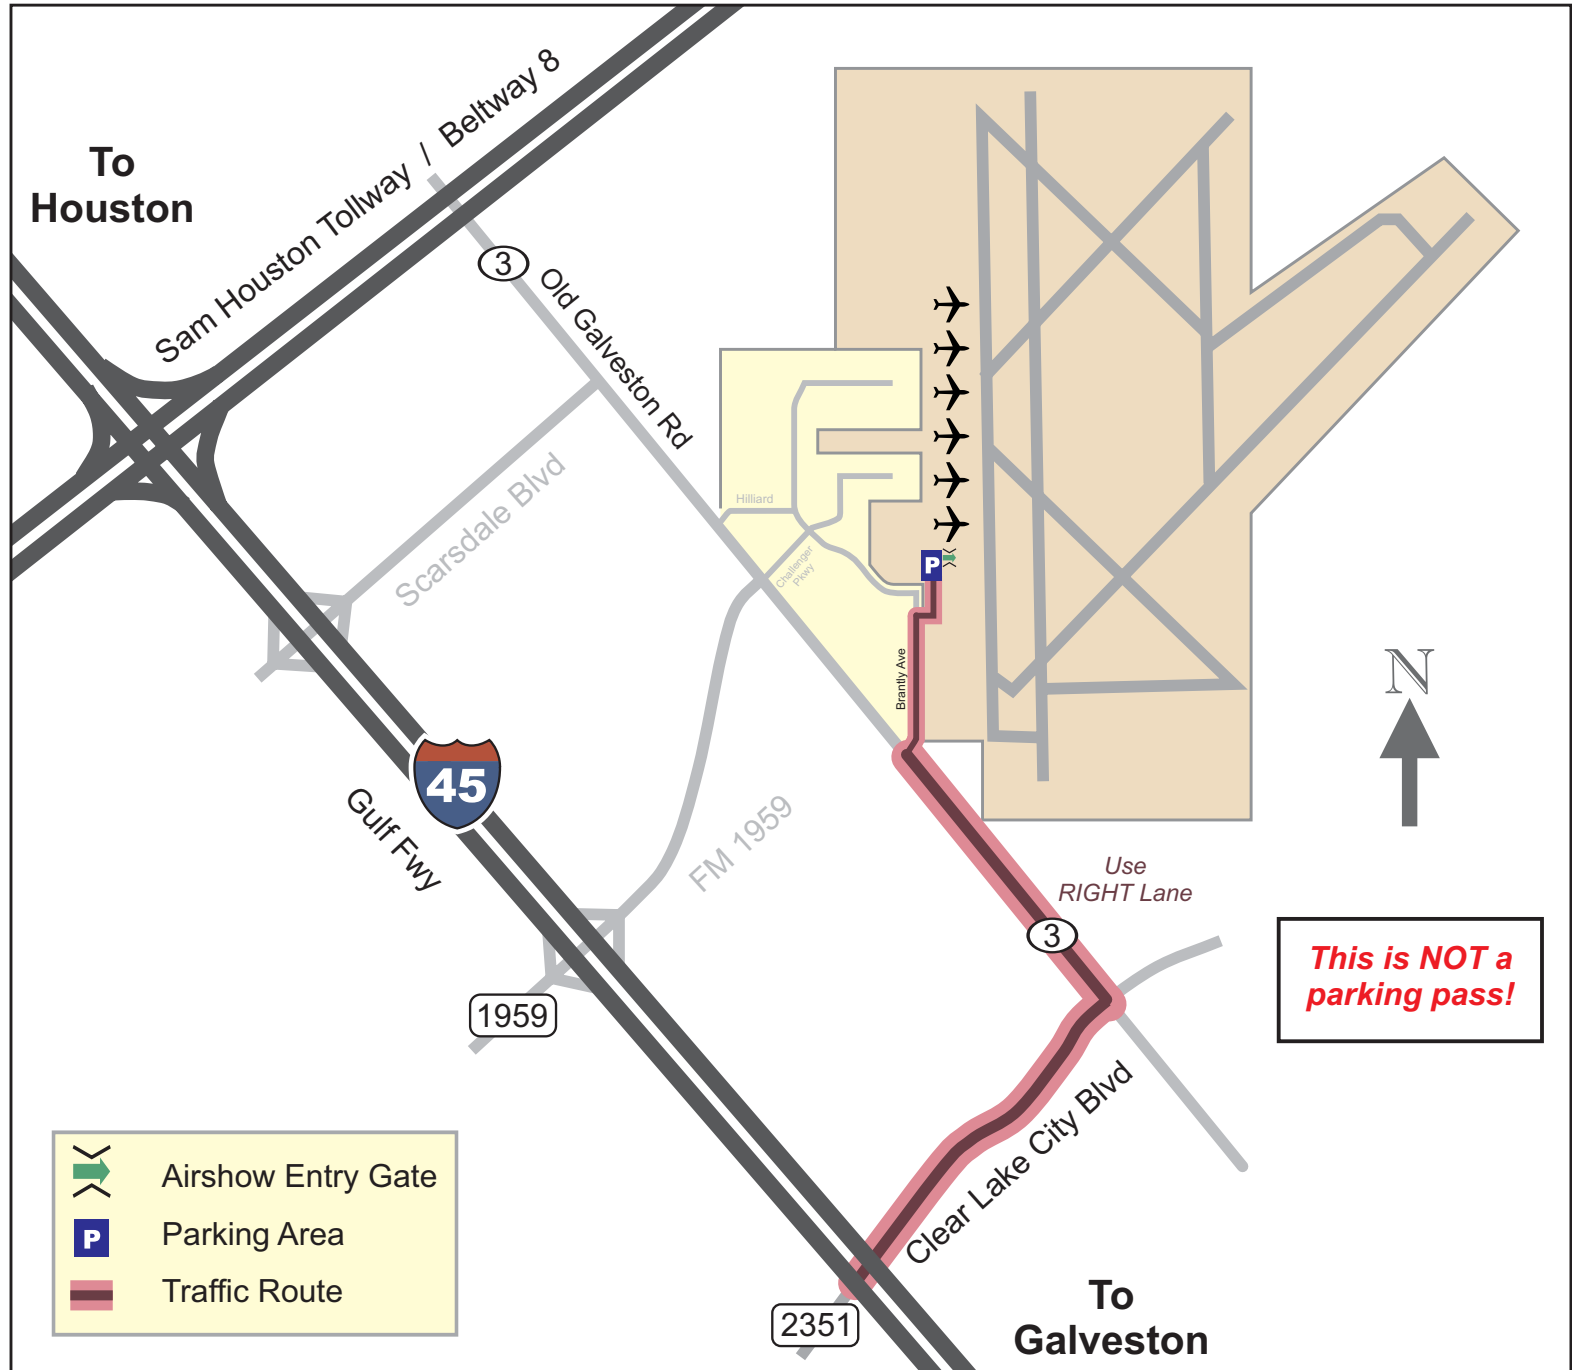

## Standard Chalet Reserved Parking:

From I-45 take FM 2351 / Clear Lake City Blvd east to Hwy 3 / Old Galveston Rd.

Turn left (north) onto Hwy 3. Stay in RIGHT lane.

Enter Ellington Field at south entrance (Brantly Ave).

Follow signs and parking staff directions to reserved parking.

**Your printed Chalet ticket is your Parking Pass!**

Space is limited and is first-come-first-served. Arrive early to insure a spot.

|  |                    |
|--|--------------------|
|  | Airshow Entry Gate |
|  | Parking Area       |
|  | Traffic Route      |