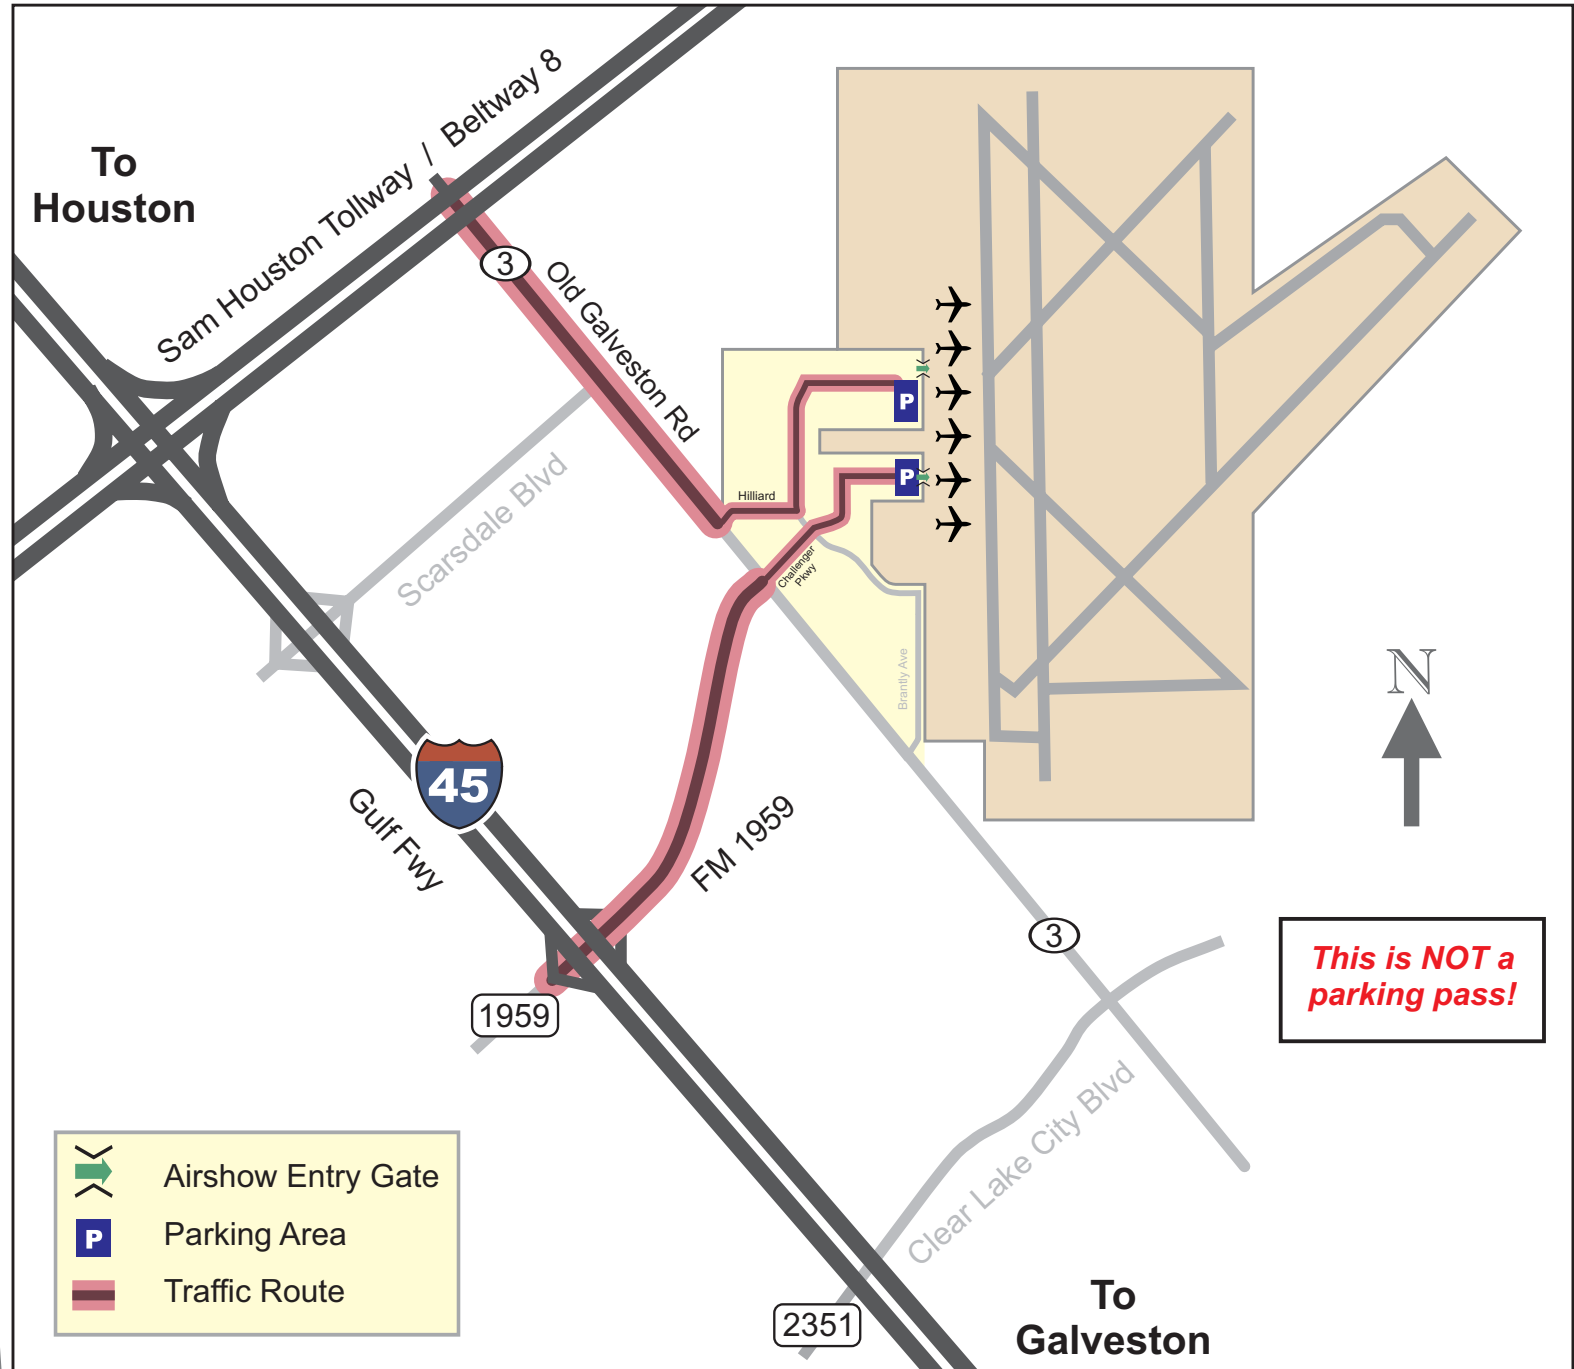

Wings Over Houston Airshow — Prime View Parking

Prime View Reserved Parking:

Two reserved parking areas available:

- From Beltway 8, take Hwy 3/Old Galveston Rd south. Enter Ellington Field at the north entrance (Hilliard Street).
- From I-45, take FM 1959 east towards Ellington Field to Hwy 3/Old Galveston Rd. Enter Ellington Field at the main entrance (Challenger Parkway).

Follow signs and parking staff directions to reserved parking.

Your printed Prime View ticket is your Parking Pass!

Space is limited and is first-come-first-served. Arrive early to insure a spot.

	Airshow Entry Gate
	Parking Area
	Traffic Route