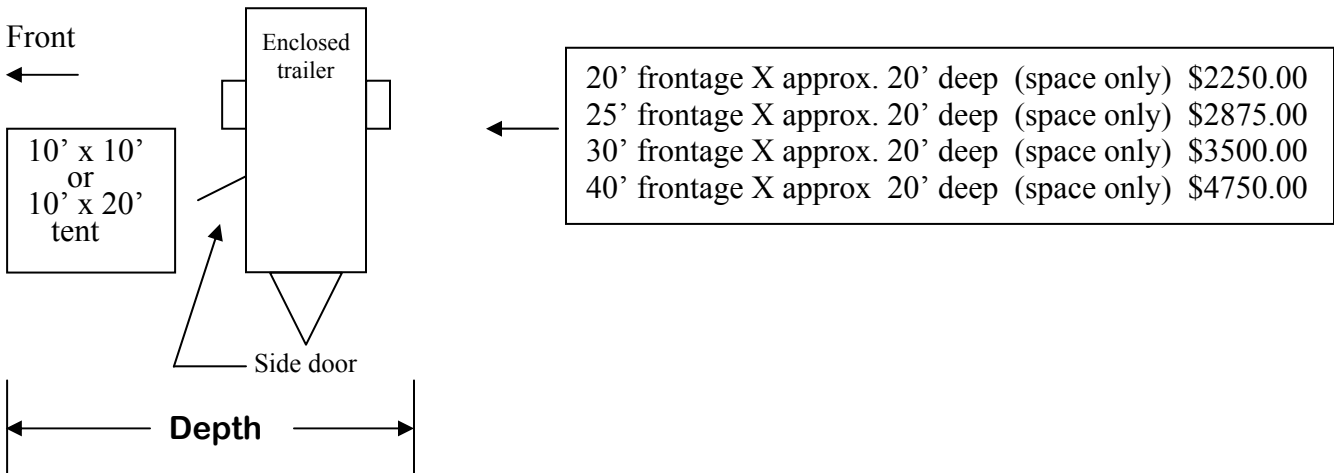

Top View (trailer turned sideways)

**OTHER LOCATIONS AVAILABLE SUCH AS ON AIRCRAFT OPEN RAMP, OR NEAR GATES.
CONTACT US FOR PRICING**