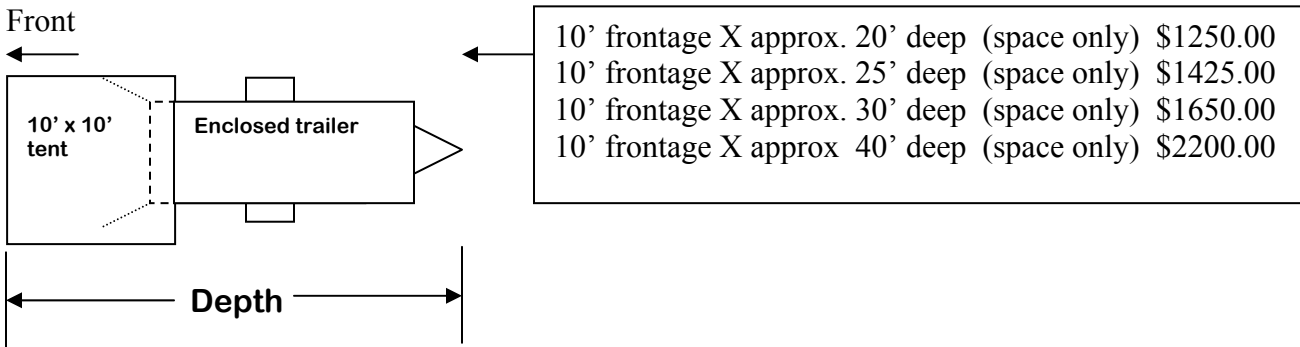

TRAILER GROUND SPACE AT PRIME CONCESSION GRASS ISLANDS 10' frontage

Vendor supplied tent, or overall length of self contained trailer.

Power available in Concession Islands for \$75.00 (bring your own extension cords)

Top View

TRAILER GROUND SPACE AT PRIME CONCESSION GRASS ISLANDS 20' frontage

Vendor supplied tent, or overall length of self contained trailer.

Power available in Concession Islands for \$75.00 (bring your own extension cords)